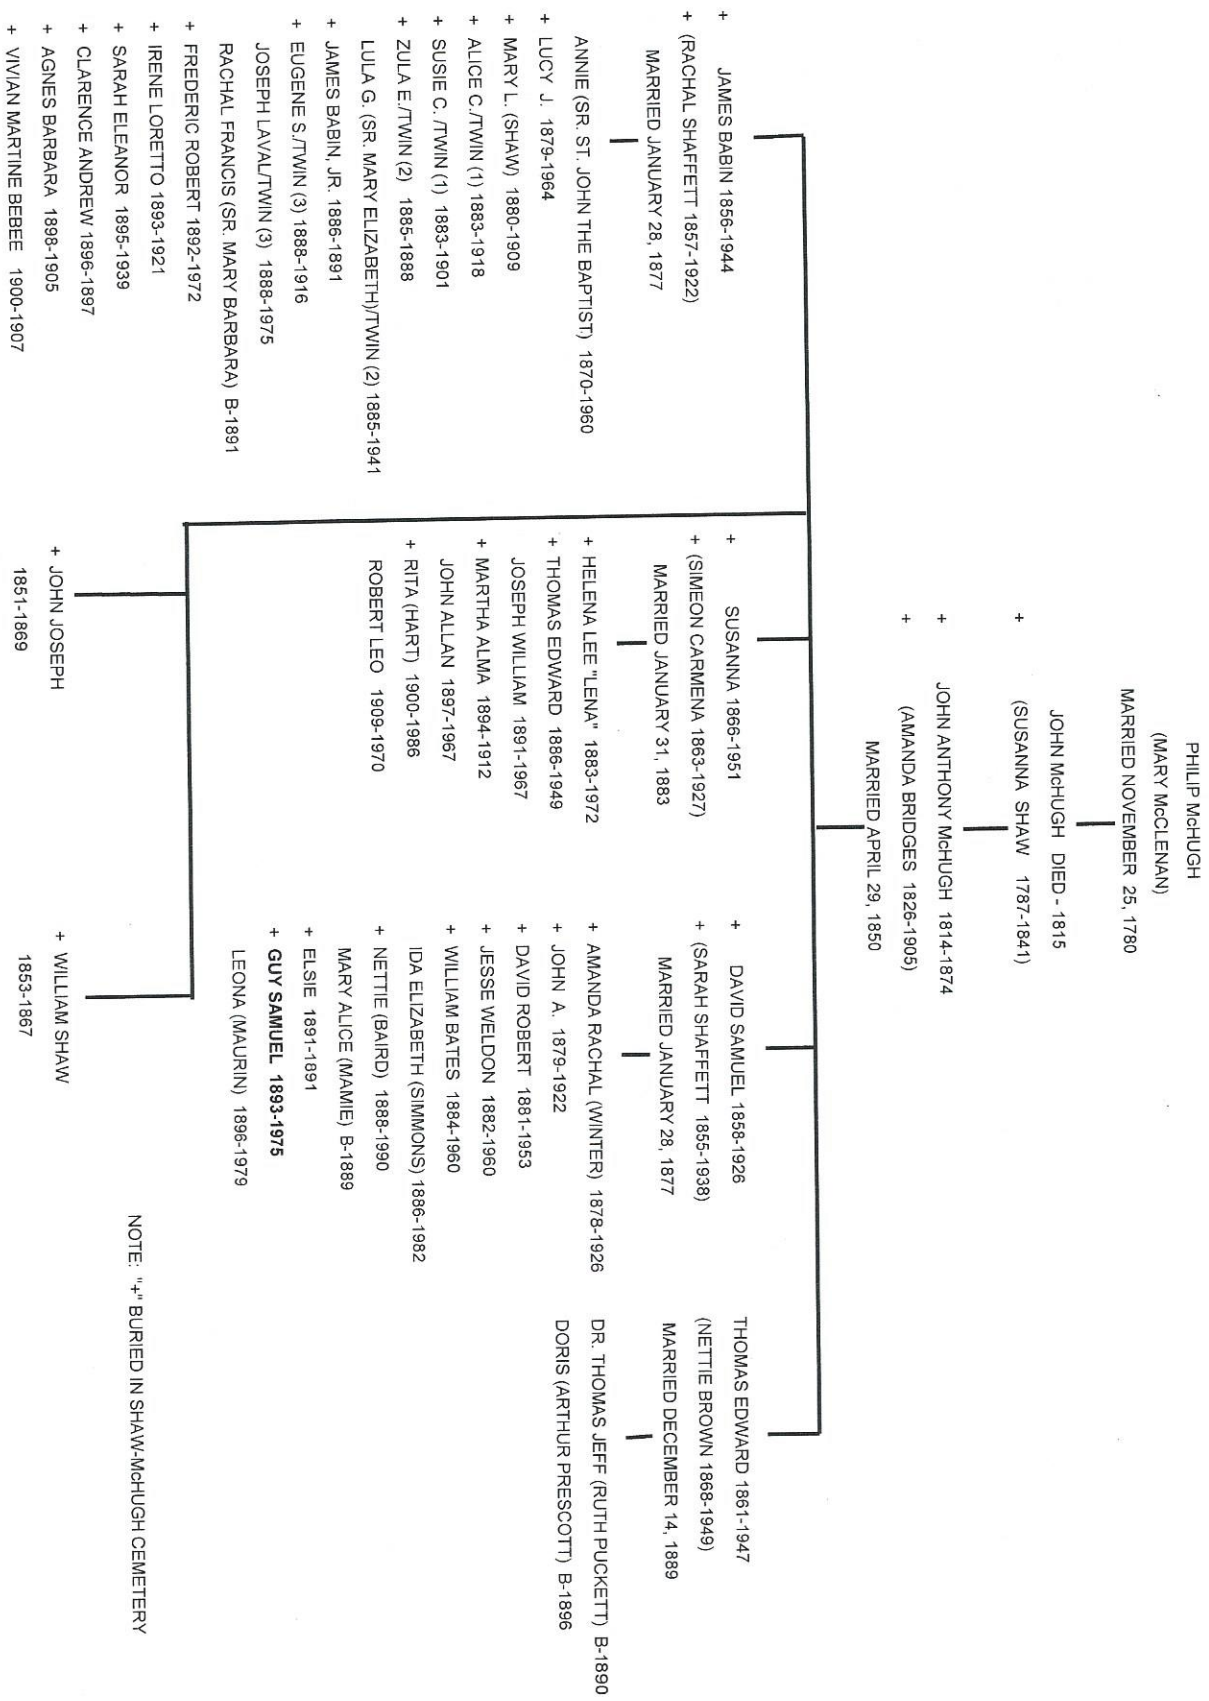

JOHN MCHUGH LINEAGE

NOTE: "+," BURIED IN SHAW-MCHUGH CEMETERY

CARMENA LINEAGE